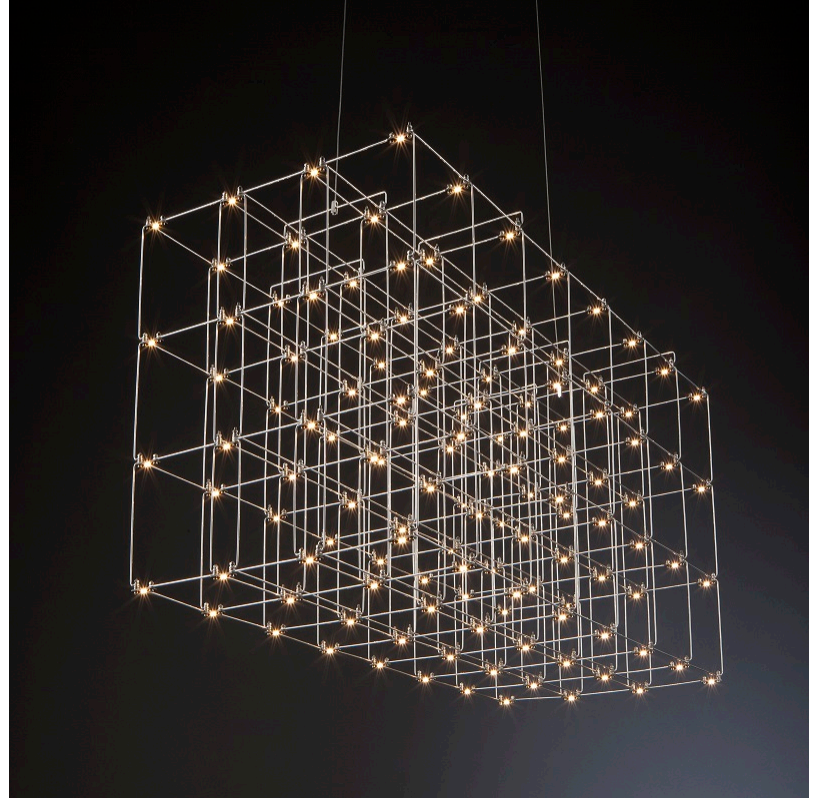

1. To build a product code in our configurator select the specify button on the base model # product page
2. To build a manual product code on this datasheet choose from the options listed below in blue font and add the suffix to the base model #

GENERAL

Series: Cosmos Square
Brand: Quasar
Division: Design
Mounting Type: Suspension
Mounting Location: Ceiling
Subcategory: Ambient

PHYSICAL

Shape: Rectangle
Length (mm): 875
Length (in): 34 ⁷/₁₆
Width (mm): 395
Width (in): 15 ⁹/₁₆
Height (mm): 375
Height (in): 14 ³/₄
Max. Overall Height (mm): 2375
Max. Overall Height (in): 93 ¹/₂
Light Distribution: Omnidirectional
Weight (kg): 4.5
Weight (lbs): 9.92
[Fixture Finish: NIC / BRA / BBR](#)
Fixture Material: Metal
Cable Details: 2000mm Cable
Upon Request: Custom Sizes Optional Dowlight upon request

ELECTRICAL

Lamp Type: LED
Input Wattage (W): 76.8
[Dimming: Non-Dimming / Phase Dimming (120vac Only)](#)
Driver Included: Yes
Driver Location: Integrated
Driver Type: Constant Voltage - Universal
Driver Class: Class 2
Input Voltage (V): 120 - 277
Output Voltage (V): 12
Upon Request: (Not included - see components) Integral: 0-10Vdc dimming

LED

Number of LEDs: 128
[Color Temperature (°K): 2400 / 2800](#)
Max. Delivered Lumen (lm): 3840 (2800K)
CRI: >90 CRI
Lamp Life (hrs): 50000

OPTICAL

RATINGS AND CERTIFICATIONS

Certified By: Certified for North American Standards
IP rating: IP20