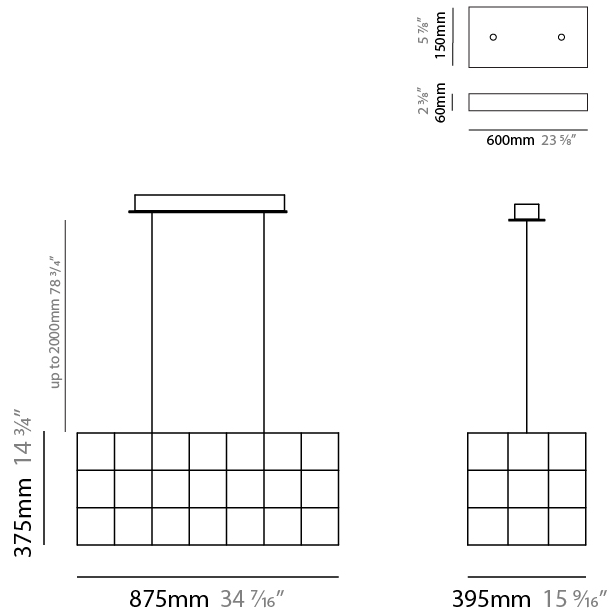

1. To build a product code in our configurator select the specify button on the base model # product page
2. To build a manual product code on this datasheet choose from the options listed below in blue font and add the suffix to the base model #

GENERAL

Series: Cosmos Square
Brand: Quasar
Division: Design
Mounting Type: Suspension
Mounting Location: Ceiling
Subcategory: Ambient

PHYSICAL

Shape: Rectangle
Length (mm): 875
Length (in): 34 ⁷/₁₆
Width (mm): 395
Width (in): 15 ⁹/₁₆
Height (mm): 375
Height (in): 14 ³/₄
Max. Overall Height (mm): 2375
Max. Overall Height (in): 93 ¹/₂
Light Distribution: Omnidirectional
Weight (kg): 4.5
Weight (lbs): 9.92
[Fixture Finish: NIC / BRA / BBR](#)
Fixture Material: Metal
Cable Details: 2000mm Cable
Upon Request: Custom Sizes Optional Dowlight upon request

ELECTRICAL

Lamp Type: LED
Input Wattage (W): 76.8
[Dimming: Non-Dimming / Phase Dimming (120vac Only)](#)
Driver Included: Yes
Driver Location: Integrated
Driver Type: Constant Voltage - Universal
Driver Class: Class 2
Input Voltage (V): 120 - 277
Output Voltage (V): 12
Upon Request: (Not included - see components) Integral: 0-10Vdc dimming

LED

Number of LEDs: 128
[Color Temperature (°K): 2400 / 2800](#)
Max. Delivered Lumen (lm): 3840 (2800K)
CRI: >90 CRI
Lamp Life (hrs): 50000

OPTICAL

RATINGS AND CERTIFICATIONS

Certified By: Certified for North American Standards
IP rating: IP20