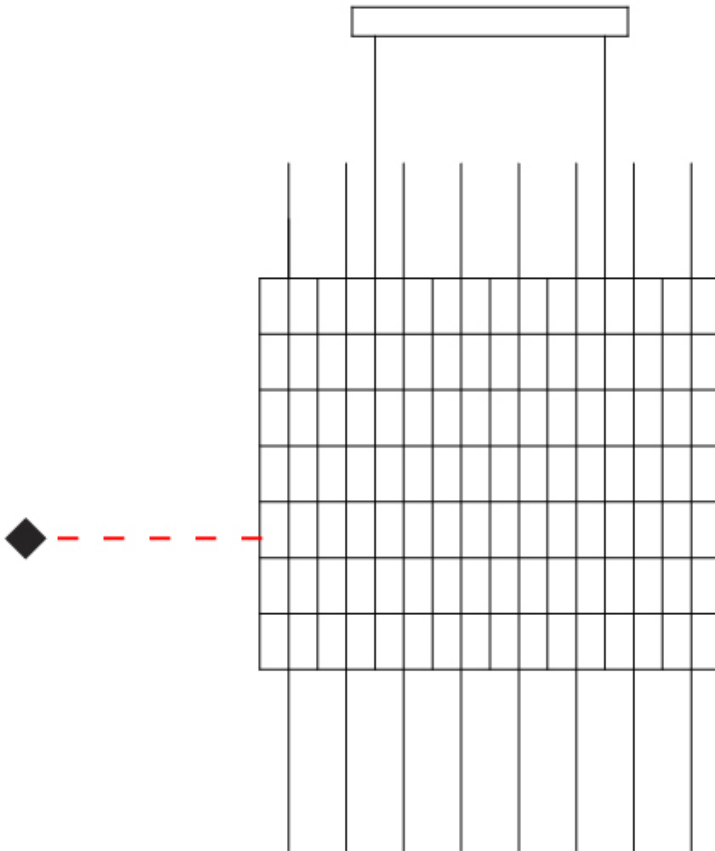

COSMOS SQUARE SUSPENSION

D101743-

PROJECT _____

TYPE _____

SPECIFIER _____

QUANTITY _____

DATE _____

D