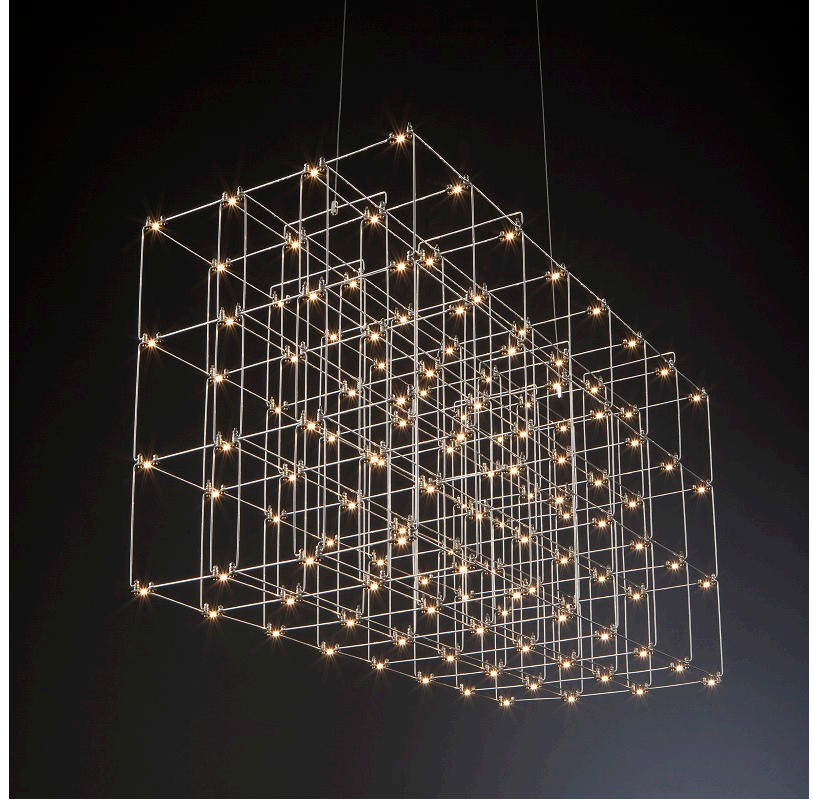

1. To build a product code in our configurator select the specify button on the base model # product page
2. To build a manual product code on this datasheet choose from the options listed below in blue font and add the suffix to the base model #

GENERAL

Series: Cosmos Square
Brand: Quasar
Division: Design
Mounting Type: Suspension
Mounting Location: Ceiling
Subcategory: Ambient

PHYSICAL

Shape: Rectangle
Length (mm): 875
Length (in): 34 7/16
Width (mm): 395
Width (in): 15 9/16
Height (mm): 250
Height (in): 9 13/16
Max. Overall Height (mm): 2250
Max. Overall Height (in): 88 9/16
Light Distribution: Omnidirectional
Weight (kg): 4
Weight (lbs): 8.82
Fixture Finish: [NIC / BRA / BBR](#)
Fixture Material: Metal
Cable Details: 2000mm Cable
Upon Request: Custom Sizes Optional Dowlight upon request

ELECTRICAL

Lamp Type: LED
Input Wattage (W): 57.6
Dimming: [Non-Dimming / Phase Dimming (120vac Only)](#)
Driver Included: Yes
Driver Location: Integrated
Driver Type: Constant Voltage - Universal
Driver Class: Class 2
Input Voltage (V): 120 - 277
Output Voltage (V): 12
Upon Request: (Not included - see components) Integral: 0-10Vdc dimming

LED

Number of LEDs: 96
Color Temperature (°K): [2400 / 2800](#)
Max. Delivered Lumen (lm): 2880 (2800K)
CRI: >90 CRI
Lamp Life (hrs): 50000

OPTICAL

RATINGS AND CERTIFICATIONS

Certified By: Certified for North American Standards
IP rating: IP20