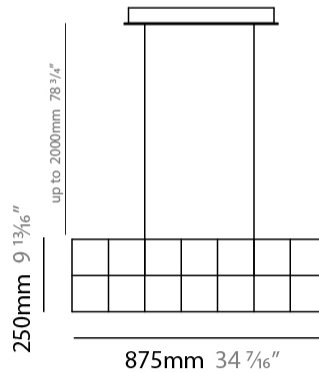

1. To build a product code in our configurator select the specify button on the base model # product page
2. To build a manual product code on this datasheet choose from the options listed below in blue font and add the suffix to the base model #

GENERAL

Series: Cosmos Square
Brand: Quasar
Division: Design
Mounting Type: Suspension
Mounting Location: Ceiling
Subcategory: Ambient

PHYSICAL

Shape: Rectangle
Length (mm): 875
Length (in): 34 7/16
Width (mm): 395
Width (in): 15 9/16
Height (mm): 250
Height (in): 9 13/16
Max. Overall Height (mm): 2250
Max. Overall Height (in): 88 9/16
Light Distribution: Omnidirectional
Weight (kg): 4
Weight (lbs): 8.82
Fixture Finish: [NIC / BRA / BBR](#)
Fixture Material: Metal
Cable Details: 2000mm Cable
Upon Request: Custom Sizes Optional Dowlight upon request

ELECTRICAL

Lamp Type: LED
Input Wattage (W): 57.6
Dimming: [Non-Dimming / Phase Dimming (120vac Only)](#)
Driver Included: Yes
Driver Location: Integrated
Driver Type: Constant Voltage - Universal
Driver Class: Class 2
Input Voltage (V): 120 - 277
Output Voltage (V): 12
Upon Request: (Not included - see components) Integral: 0-10Vdc dimming

LED

Number of LEDs: 96
Color Temperature (°K): [2400 / 2800](#)
Max. Delivered Lumen (lm): 2880 (2800K)
CRI: >90 CRI
Lamp Life (hrs): 50000

OPTICAL

RATINGS AND CERTIFICATIONS

Certified By: Certified for North American Standards
IP rating: IP20